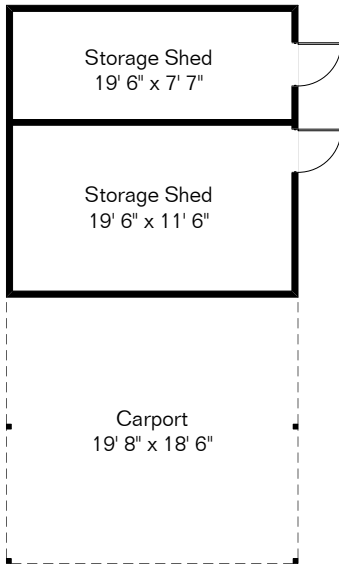

The square footages and room size information are deemed to be reliable but are not guaranteed and should be independently verified. This drawing is for marketing purposes only.

8628 N Placita Del Cardo

House 2,480 Sq Ft
Office 232 Sq Ft

Total Living Area 2,712 Sq Ft
Storage Sheds 410 Sq Ft

Pool Area

Office and Storage Sheds are farther from House than shown

Site Visit December 2024

Copyright 2024 Floor Plans First! LLC
All Rights Reserved.