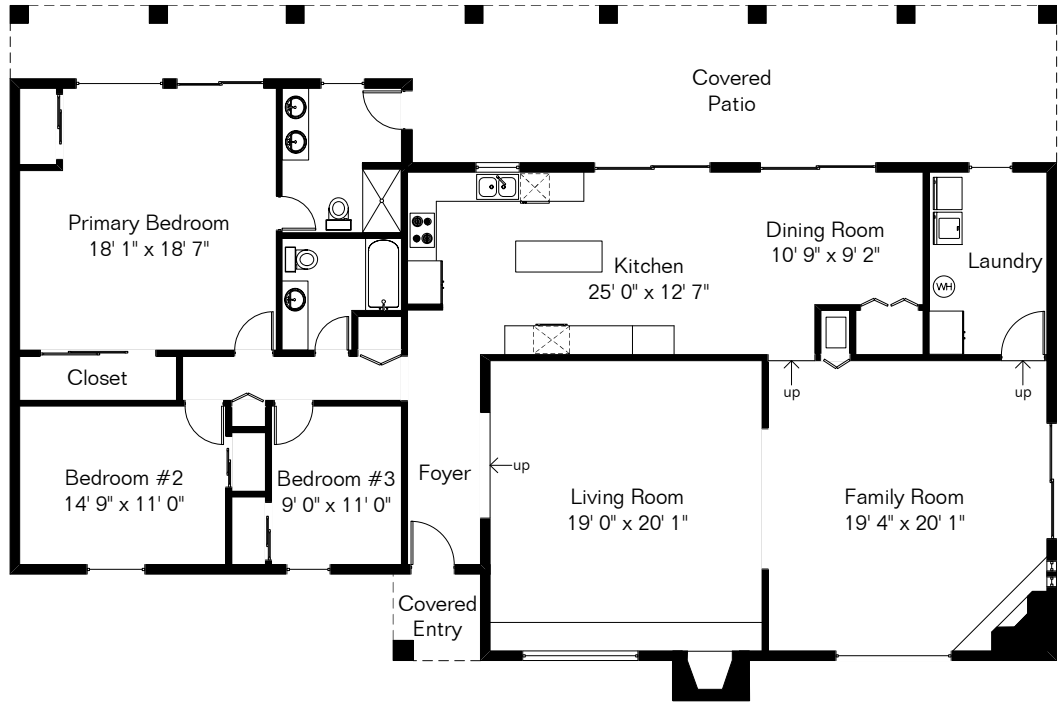

The square footages and room size information are deemed to be reliable but are not guaranteed and should be independently verified. This drawing is for marketing purposes only.

8628 N Placita Del Cardo

House 2,480 Sq Ft
Office 232 Sq Ft

Total Living Area 2,712 Sq Ft
Storage Sheds 410 Sq Ft

Pool Area

Office and Storage Sheds are farther from House than shown

Site Visit December 2024

Copyright 2024 Floor Plans First! LLC
All Rights Reserved.